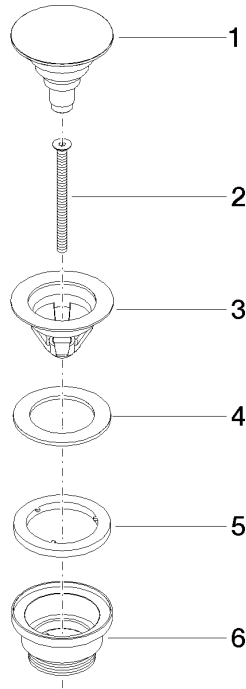

**Basin Waste with push fastening 1 1/4" - Durabronz (23kt Gold)**

IMO

10 125 970

Fits: IMO, LULU, MADISON, MEM, TARA,  
CL.1, LISSÉ, VAIA, META, CYO

	Durabronz (23kt Gold)	10 125 970-09
	Chrome	10 125 970-00
	Brushed Platinum	10 125 970-06
	Platinum	10 125 970-08
	Dark Chrome	10 125 970-19
	Light Gold	10 125 970-26
	Brushed Light Gold	10 125 970-27
	Brushed Durabronz (23kt Gold)	10 125 970-28
	Matte Black	10 125 970-33
	Platinum / Brushed Platinum	10 125 970-36
	Durabronz / Brushed Durabronz (23kt Gold)	10 125 970-38
	Brushed Bronze	10 125 970-42
	Brushed Champagne (22kt Gold)	10 125 970-46
	Champagne (22kt Gold)	10 125 970-47
	Brushed Chrome	10 125 970-93
	Brushed Dark Platinum	10 125 970-99

## Basin Waste with push fastening 1 1/4" - Durabronz (23kt Gold)

---

IMO

10 125 970

Only suitable for basins with an overflow.

10 125 970

mm [inches]

10 125 970

### Spare parts list

No.	Item Number	Name	Quantity used	Delivery time
1	04 31 20 096 00-09	plug	1	40
2	09 30 30 179 90	screw	1	2
3	09 11 01 038-09	cup	1	40
4	09 14 05 061 90	seal	1	2
5	09 14 03 153 90	seal	1	2
6	09 11 10 156-09	connection	1	60