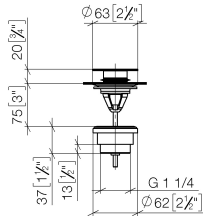

**Basin Waste with push fastening 1 1/4" - Durabronz (23kt Gold)**

IMO

10 125 970

Fits: IMO, LULU, MADISON, MEM, TARA,  
CL.1, LISSÉ, VAIA, META, CYO

	Durabronz (23kt Gold)	10 125 970-09
	Chrome	10 125 970-00
	Brushed Platinum	10 125 970-06
	Platinum	10 125 970-08
	Dark Chrome	10 125 970-19
	Light Gold	10 125 970-26
	Brushed Light Gold	10 125 970-27
	Brushed Durabronz (23kt Gold)	10 125 970-28
	Matte Black	10 125 970-33
	Platinum / Brushed Platinum	10 125 970-36
	Durabronz / Brushed Durabronz (23kt Gold)	10 125 970-38
	Brushed Bronze	10 125 970-42
	Brushed Champagne (22kt Gold)	10 125 970-46
	Champagne (22kt Gold)	10 125 970-47
	Brushed Chrome	10 125 970-93
	Brushed Dark Platinum	10 125 970-99

## Basin Waste with push fastening 1 1/4" - Durabronz (23kt Gold)

---

IMO

10 125 970

Only suitable for basins with an overflow.

10 125 970

mm [inches]

10 125 970

### Spare parts list

No.	Item Number	Name	Quantity used	Delivery time
1	04 31 20 096 00-09	plug	1	40
2	09 30 30 179 90	screw	1	2
3	09 11 01 038-09	cup	1	40
4	09 14 05 061 90	seal	1	2
5	09 14 03 153 90	seal	1	2
6	09 11 10 156-09	connection	1	60